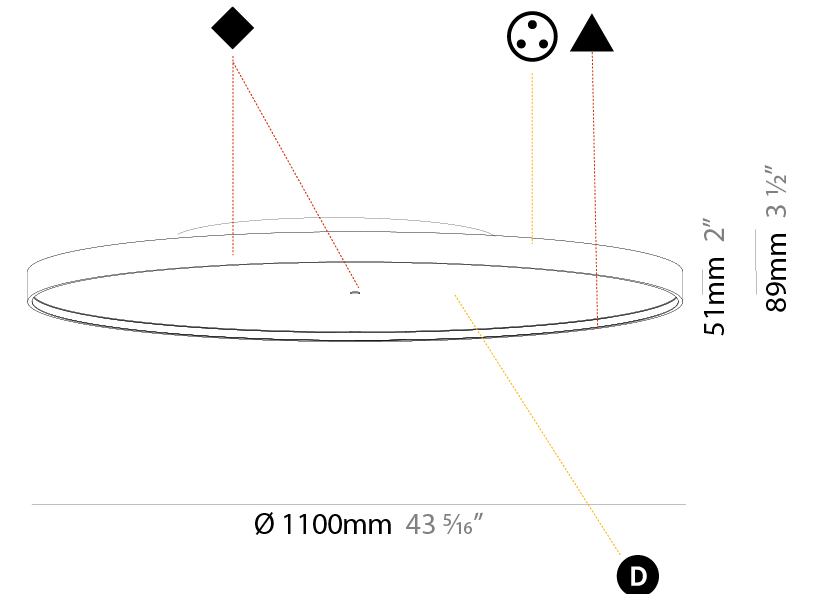

GENERAL

Series: Sign Diva
Subseries: Sign Diva Korona
Brand: Prolicht
Division: Architectural
Mounting Type: Surface
Mounting Location: Ceiling
Subcategory: Ambient

PHYSICAL

Shape: Round
Diameter (mm): 1100
Diameter (in): 43 ⁵/₁₆
Height (mm): 89
Height (in): 3 ¹/₂
Light Distribution: Direct / Indirect
Weight (kg): 18.901
Weight (lbs): 41.67
Diffuser: Direct - PMMA - Opal/Micro-Prism/Sparkling Secret/Vintage Industrial / Indirect - White/Yellow/Orange/Red/Blue/Green
Fixture Finish: SSR / BKV / CWI / CRY / HAB / UFT / ITA / RUA / FTG / MYG / LOD / PUS / FRO / FUP / KIA / POP / BLS / SPG / MEY / GOH / GUM / CHC / COM / ABZ / JAG / OBR / MOS / ROR
Fixture Material: Extruded Aluminum / Steel

ELECTRICAL

Lamp Type: LED (Zhaga Standard)
Input Wattage (W): 169.4
Total Output Wattage (W): 134
Dimming: Tri-Mode (Non-Dimming and Phase Dimming (120Vac only) and 0-10V Dimming)
Driver Included: Yes
Driver Location: Integrated
Driver Type: Constant Current - Universal
Driver Class: Class 2
Input Voltage (V): 120 - 277
Constant Current (MA): 600

LED

Color Temperature (°K): 3000 / 3500 / 4000
Max. Delivered Lumen (lm): 19520 / 19933 / 20340
CRI: >90 CRI
Lamp Life (hrs): 50000

OPTICAL

RATINGS AND CERTIFICATIONS

Certified By: Certified for North American Standards
IP rating: IP20