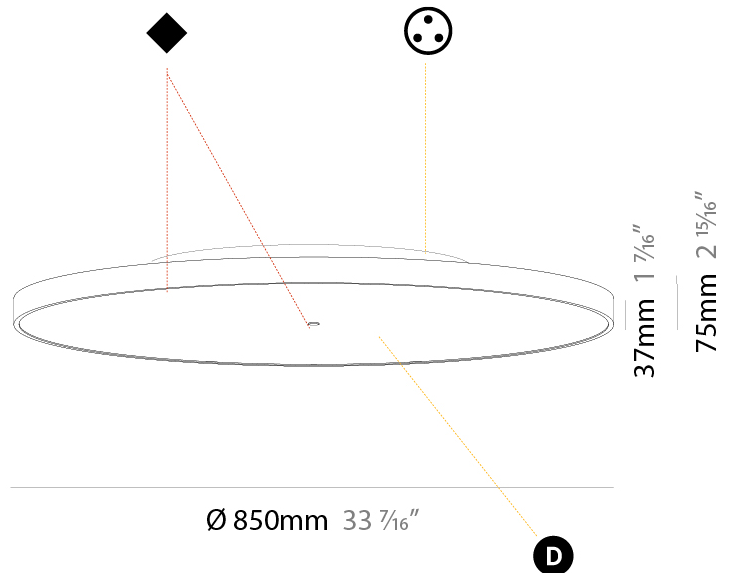

GENERAL

Series: Sign Diva
Subseries: Sign Diva
Brand: Prolicht
Division: Architectural
Mounting Type: Surface
Mounting Location: Ceiling
Subcategory: Ambient

PHYSICAL

Shape: Round
Diameter (mm): 850
Diameter (in): 33 7/16
Height (mm): 75
Height (in): 2 15/16
Light Distribution: Direct / Indirect
Weight (kg): 12.906
Weight (lbs): 28.453
Diffuser: Direct - PMMA - Opal/Micro-Prism/Sparkling Secret/Vintage Industrial with Shine Ring / Indirect - White/Yellow/Orange/Red/Blue/Green
Fixture Finish: SSR / BKV / CWI / CRY / HAB / UFT / ITA / RUA / FTG / MYG / LOD / PUS / FRO / FUP / KIA / POP / BLS / SPG / MEY / GOH / GUM / CHC / COM / ABZ / JAG / OBR / MOS / ROR
Fixture Material: Extruded Aluminum / Steel

ELECTRICAL

Lamp Type: LED (Zhaga Standard)
Input Wattage (W): 96.8
Total Output Wattage (W): 76.8
Dimming: Tri-Mode (Non-Dimming and Phase Dimming (120Vac only) and 0-10V Dimming)
Driver Included: Yes
Driver Location: Integrated
Driver Type: Constant Current - Universal
Driver Class: Class 2
Input Voltage (V): 120 - 277
Constant Current (MA): 600

LED

Color Temperature (*K): 3000 / 3500 / 4000
Max. Delivered Lumen (lm): 11160 / 11388 / 11620
CRI: >90 CRI
Lamp Life (hrs): 50000

OPTICAL

RATINGS AND CERTIFICATIONS

Certified By: Certified for North American Standards
IP rating: IP20